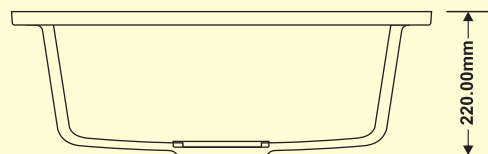

DIMENSIONS