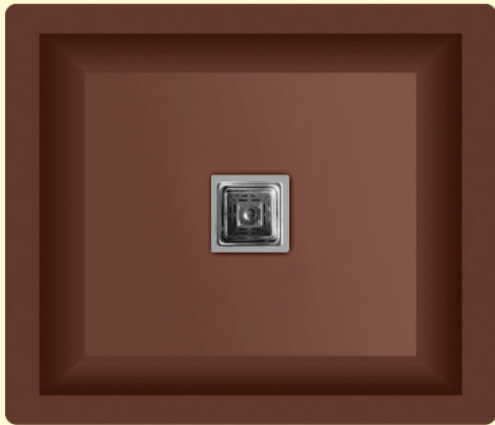

GRANITE: 20,000/-
METALLIC:

TOP VIEW

SIZE: 16"x18"
WEIGHT: 8kg.(Aprx.)

MRP:

GRANITE: ₹ 4400/-
METALLIC:

DIMENSIONS

TOP VIEW

SIZE: 21"x18"
WEIGHT: 11.30 kg.(Aprx.)