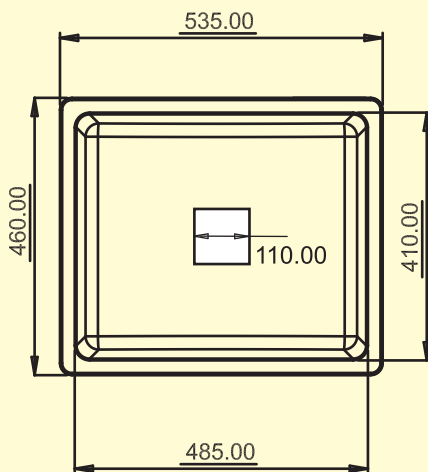

GRANITE: 20,000/-
METALLIC:

TOP VIEW

SIZE: 16"x18"
WEIGHT: 8kg.(Aprx.)

MRP:

GRANITE: ₹ 4400/-
METALLIC:

DIMENSIONS

TOP VIEW

SIZE: 21"x18"
WEIGHT: 11.30 kg.(Aprx.)

MRP:

GRANITE: ₹ 4600/-
METALLIC:

DIMENSIONS

TOP VIEW

SIZE: 24"x18"
WEIGHT: 12 kg.(Aprx.)

MRP:

GRANITE: ₹ 4800/-
METALLIC:

DIMENSIONS

TOP VIEW

SIZE: 18" x 36"
WEIGHT: 18.50kg. (Apx.)

MRP:

GRANITE: ₹ 10250/-
METALLIC:

DIMENSIONS

TOP VIEW

SIZE: 18" x 37"
WEIGHT: 22.00kg.(Aprx.)

MRP:

GRANITE: ₹ 13750/-
METALLIC:

DIMENSIONS

SIZE: 18" x 37"
WEIGHT: 22.00kg. (Aprx.)

MRP:

GRANITE: ₹ 13750/-
METALLIC:

DIMENSIONS

SIZE: 20" x 45"
WEIGHT: 30.00 kg. (Aprx.)

MRP: