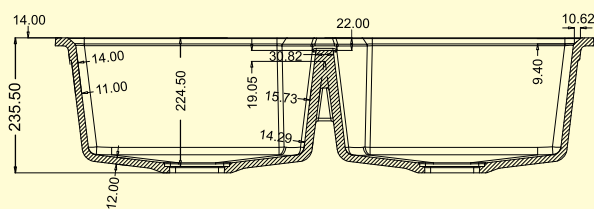

MRP:

GRANITE: ₹ 4600/-
METALLIC:

DIMENSIONS

TOP VIEW

SIZE: 24"x18"
WEIGHT: 12 kg.(Aprx.)

MRP:

GRANITE: ₹ 4800/-
METALLIC:

DIMENSIONS

TOP VIEW

SIZE: 18" x 36"
WEIGHT: 18.50kg. (Apx.)

MRP:

GRANITE: ₹ 10250/-
METALLIC:

DIMENSIONS

TOP VIEW

SIZE: 18" x 37"
WEIGHT: 22.00kg.(Aprx.)

MRP:

GRANITE: ₹ 13750/-
METALLIC:

DIMENSIONS

SIZE: 18" x 37"
WEIGHT: 22.00kg. (Aprx.)

MRP:

GRANITE: ₹ 13750/-
METALLIC:

DIMENSIONS

SIZE: 20" x 45"
WEIGHT: 30.00 kg. (Aprx.)

MRP:

GRANITE: ₹ 15250/-
METALLIC:

TOP VIEW

SIZE: 20"X30"
WEIGHT: 16 kg.(Aprx.)

MRP:

GRANITE: ₹ 10250/-
METALLIC:

DIMENSIONS

TOP VIEW

SIZE: 31"X19"
WEIGHT: 14 kg.(Aprx.)