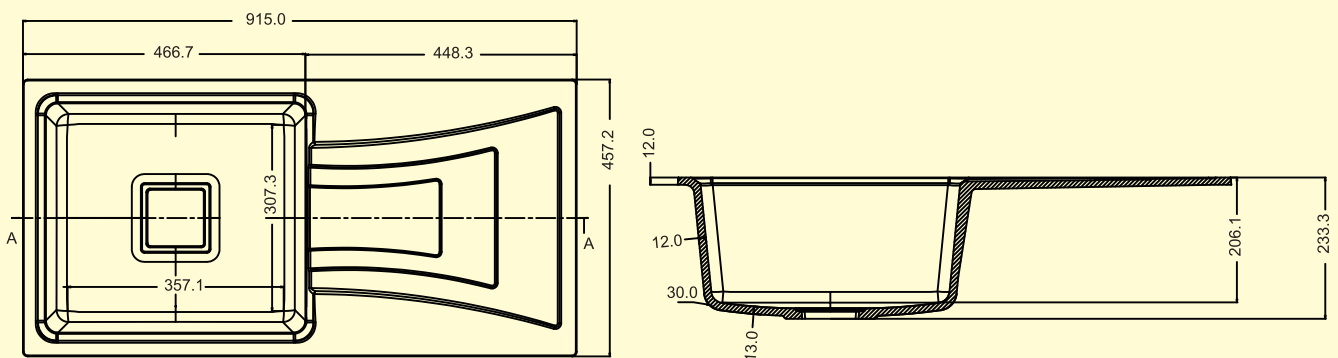

MRP:

GRANITE: ₹ 4600/-
METALLIC:

DIMENSIONS

TOP VIEW

SIZE: 24"x18"
WEIGHT: 12 kg.(Aprx.)

MRP:

GRANITE: ₹ 4800/-
METALLIC:

DIMENSIONS

TOP VIEW

SIZE: 18" x 36"
WEIGHT: 18.50kg. (Apx.)

MRP:

GRANITE: ₹ 10250/-
METALLIC:

DIMENSIONS

TOP VIEW

SIZE: 18" x 37"
WEIGHT: 22.00kg.(Aprx.)

MRP:

GRANITE: ₹ 13750/-
METALLIC:

DIMENSIONS

SIZE: 18" x 37"
WEIGHT: 22.00kg. (Aprx.)

MRP:

GRANITE: ₹ 13750/-
METALLIC:

DIMENSIONS

SIZE: 20" x 45"
WEIGHT: 30.00 kg. (Aprx.)

MRP:

GRANITE: ₹ 15250/-
METALLIC:

TOP VIEW

SIZE: 20"X30"
WEIGHT: 16 kg.(Aprx.)

MRP:

GRANITE: ₹ 10250/-
METALLIC:

DIMENSIONS

TOP VIEW

SIZE: 31"X19"
WEIGHT: 14 kg.(Aprx.)