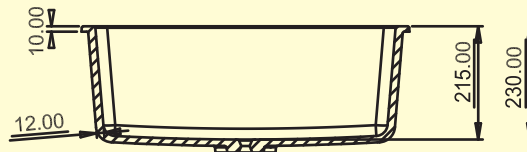

GRANITE: 20,000/-
METALLIC:

TOP VIEW

SIZE: 16"x18"
WEIGHT: 8kg.(Aprx.)

MRP:

GRANITE: ₹ 4400/-
METALLIC:

DIMENSIONS

TOP VIEW

SIZE: 21"x18"
WEIGHT: 11.30 kg.(Aprx.)

MRP:

GRANITE: ₹ 4600/-
METALLIC:

DIMENSIONS

TOP VIEW

SIZE: 24"x18"
WEIGHT: 12 kg.(Aprx.)

MRP:

GRANITE: ₹ 4800/-
METALLIC:

DIMENSIONS

TOP VIEW

SIZE: 18" x 36"
WEIGHT: 18.50kg. (Apx.)

MRP:

GRANITE: ₹ 10250/-
METALLIC:

DIMENSIONS

TOP VIEW

SIZE: 18" x 37"
WEIGHT: 22.00kg.(Aprx.)

MRP:

GRANITE: ₹ 13750/-
METALLIC:

DIMENSIONS

SIZE: 18" x 37"
WEIGHT: 22.00kg. (Aprx.)

MRP:

GRANITE: ₹ 13750/-
METALLIC:

DIMENSIONS

SIZE: 20" x 45"
WEIGHT: 30.00 kg. (Aprx.)

MRP: