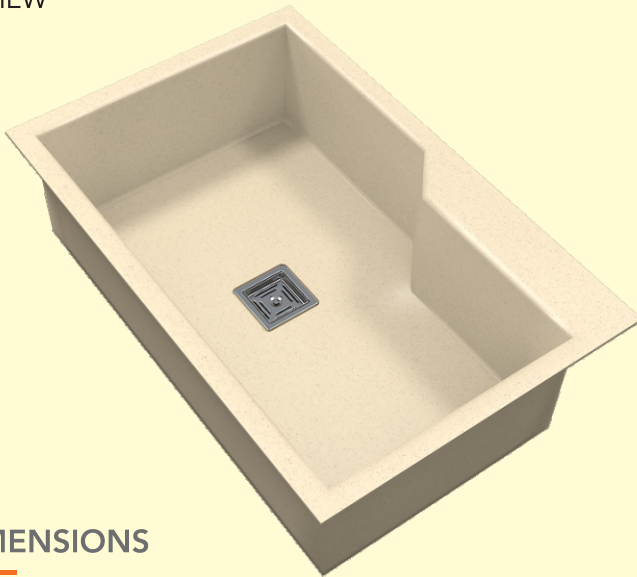

TOP VIEW

SIZE: 20"X30"
WEIGHT: 16 kg.(Aprx.)

MRP:

GRANITE: ₹ 10250/-
METALLIC:

DIMENSIONS