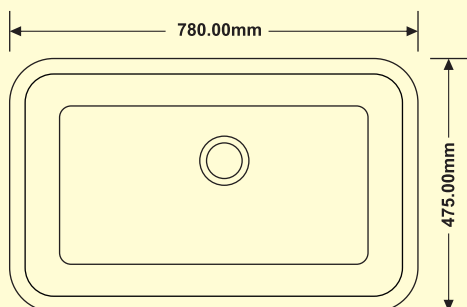

DIMENSIONS