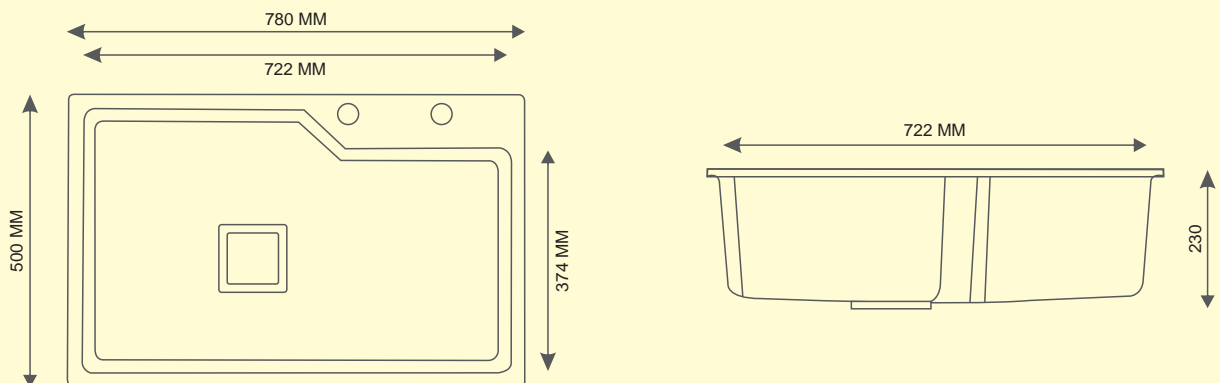

TOP VIEW

SIZE: 18" x 36"
WEIGHT: 18.50kg. (Apx.)

MRP:

GRANITE: ₹ 10250/-
METALLIC:

DIMENSIONS

TOP VIEW

SIZE: 18" x 37"
WEIGHT: 22.00kg.(Aprx.)

MRP:

GRANITE: ₹ 13750/-
METALLIC:

DIMENSIONS

SIZE: 18" x 37"
WEIGHT: 22.00kg. (Aprx.)

MRP:

GRANITE: ₹ 13750/-
METALLIC:

DIMENSIONS

SIZE: 20" x 45"
WEIGHT: 30.00 kg. (Aprx.)

MRP:

GRANITE: ₹ 15250/-
METALLIC:

TOP VIEW

SIZE: 20"X30"
WEIGHT: 16 kg.(Aprx.)

MRP:

GRANITE: ₹ 10250/-
METALLIC:

DIMENSIONS

TOP VIEW

SIZE: 31"X19"
WEIGHT: 14 kg.(Aprx.)