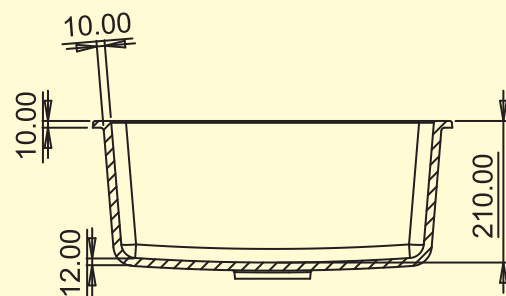

GRANITE: 20,000/-
METALLIC:

TOP VIEW

SIZE: 16"x18"
WEIGHT: 8kg.(Aprx.)

MRP:

GRANITE: ₹ 4400/-
METALLIC:

DIMENSIONS

TOP VIEW

SIZE: 21"x18"
WEIGHT: 11.30 kg.(Aprx.)

MRP:

GRANITE: ₹ 4600/-
METALLIC:

DIMENSIONS

TOP VIEW

SIZE: 24"x18"
WEIGHT: 12 kg.(Aprx.)

MRP:

GRANITE: ₹ 4800/-
METALLIC:

DIMENSIONS

TOP VIEW

SIZE: 18" x 36"
WEIGHT: 18.50kg. (Apx.)

MRP:

GRANITE: ₹ 10250/-
METALLIC:

DIMENSIONS

TOP VIEW

SIZE: 18" x 37"
WEIGHT: 22.00kg.(Aprx.)

MRP:

GRANITE: ₹ 13750/-
METALLIC:

DIMENSIONS

SIZE: 18" x 37"
WEIGHT: 22.00kg. (Aprx.)

MRP:

GRANITE: ₹ 13750/-
METALLIC:

DIMENSIONS

SIZE: 20" x 45"
WEIGHT: 30.00 kg. (Aprx.)

MRP: