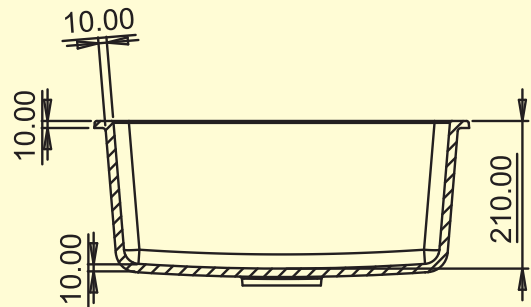

GRANITE: 20,000/-
METALLIC:

TOP VIEW

SIZE: 16"x18"
WEIGHT: 8kg.(Aprx.)

MRP:

GRANITE: ₹ 4400/-
METALLIC:

DIMENSIONS

TOP VIEW

SIZE: 21"x18"
WEIGHT: 11.30 kg.(Aprx.)

MRP:

GRANITE: ₹ 4600/-
METALLIC:

DIMENSIONS

TOP VIEW

SIZE: 24"x18"
WEIGHT: 12 kg.(Aprx.)

MRP:

GRANITE: ₹ 4800/-
METALLIC:

DIMENSIONS

TOP VIEW

SIZE: 18" x 36"
WEIGHT: 18.50kg. (Apx.)

MRP:

GRANITE: ₹ 10250/-
METALLIC:

DIMENSIONS

TOP VIEW

SIZE: 18" x 37"
WEIGHT: 22.00kg.(Aprx.)

MRP:

GRANITE: ₹ 13750/-
METALLIC:

DIMENSIONS

SIZE: 18" x 37"
WEIGHT: 22.00kg. (Aprx.)

MRP:

GRANITE: ₹ 13750/-
METALLIC:

DIMENSIONS

SIZE: 20" x 45"
WEIGHT: 30.00 kg. (Aprx.)

MRP: