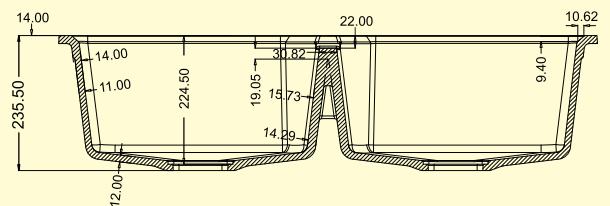

MRP:

GRANITE: ₹ 4600/-
METALLIC:

DIMENSIONS

TOP VIEW

SIZE: 24"x18"
WEIGHT: 12 kg.(Aprx.)

MRP:

GRANITE: ₹ 4800/-
METALLIC:

DIMENSIONS

TOP VIEW

SIZE: 18" x 36"
WEIGHT: 18.50kg. (Apx.)

MRP:

GRANITE: ₹ 10250/-
METALLIC:

DIMENSIONS

TOP VIEW

SIZE: 18" x 37"
WEIGHT: 22.00kg.(Aprx.)

MRP:

GRANITE: ₹ 13750/-
METALLIC:

DIMENSIONS

SIZE: 18" x 37"
WEIGHT: 22.00kg. (Aprx.)

MRP:

GRANITE: ₹ 13750/-
METALLIC:

DIMENSIONS

SIZE: 20" x 45"
WEIGHT: 30.00 kg. (Aprx.)

MRP:

GRANITE: ₹ 15250/-
METALLIC:

TOP VIEW

SIZE: 20"X30"
WEIGHT: 16 kg.(Aprx.)

MRP:

GRANITE: ₹ 10250/-
METALLIC:

DIMENSIONS

TOP VIEW

SIZE: 31"X19"
WEIGHT: 14 kg.(Aprx.)