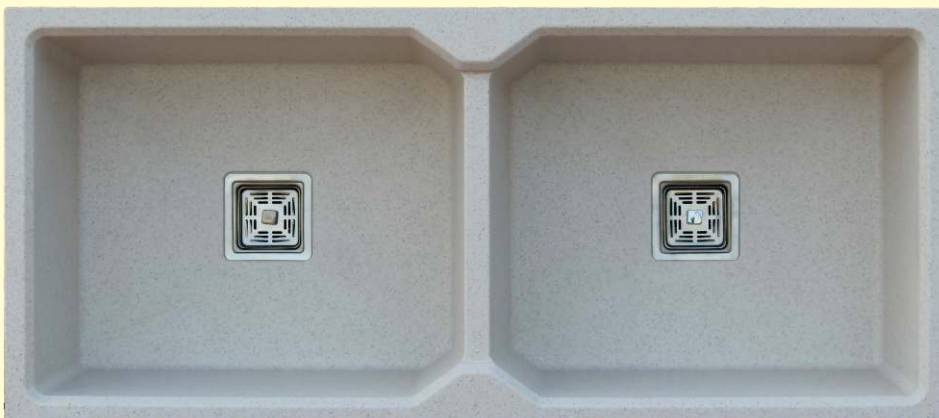

GRANITE: ₹ 13750/-
METALLIC:

DIMENSIONS

SIZE: 18" x 37"
WEIGHT: 22.00kg. (Aprx.)

MRP:

GRANITE: ₹ 13750/-
METALLIC:

DIMENSIONS

SIZE: 20" x 45"
WEIGHT: 30.00 kg. (Aprx.)

MRP: