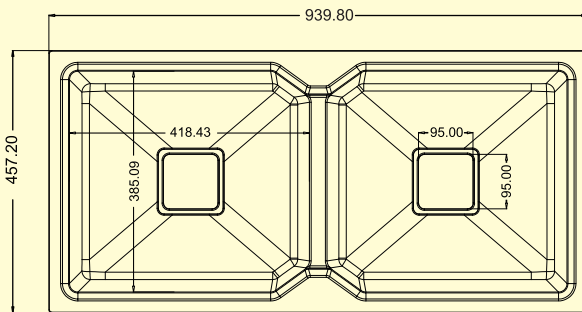

MRP:

GRANITE: ₹ 4600/-
METALLIC:

DIMENSIONS

TOP VIEW

SIZE: 24"x18"
WEIGHT: 12 kg.(Aprx.)

MRP:

GRANITE: ₹ 4800/-
METALLIC:

DIMENSIONS

TOP VIEW

SIZE: 18" x 36"
WEIGHT: 18.50kg. (Apx.)

MRP:

GRANITE: ₹ 10250/-
METALLIC:

DIMENSIONS

TOP VIEW

SIZE: 18" x 37"
WEIGHT: 22.00kg.(Aprx.)

MRP:

GRANITE: ₹ 13750/-
METALLIC:

DIMENSIONS

SIZE: 18" x 37"
WEIGHT: 22.00kg. (Aprx.)

MRP:

GRANITE: ₹ 13750/-
METALLIC:

DIMENSIONS

SIZE: 20" x 45"
WEIGHT: 30.00 kg. (Aprx.)

MRP:

GRANITE: ₹ 15250/-
METALLIC:

TOP VIEW

SIZE: 20"X30"
WEIGHT: 16 kg.(Aprx.)

MRP:

GRANITE: ₹ 10250/-
METALLIC:

DIMENSIONS

TOP VIEW

SIZE: 31"X19"
WEIGHT: 14 kg.(Aprx.)