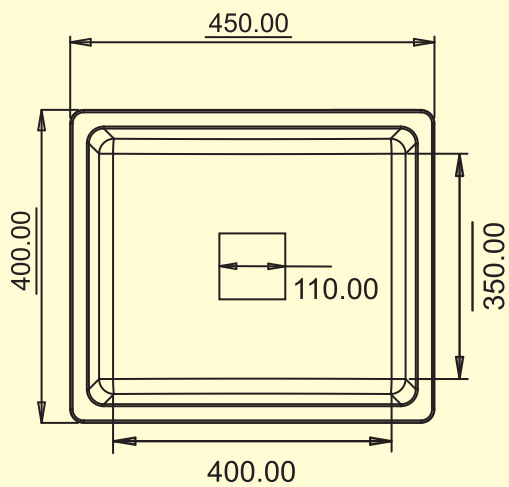

GRANITE: 20,000/-
METALLIC:

TOP VIEW

SIZE: 16"x18"
WEIGHT: 8kg.(Aprx.)

MRP:

GRANITE: ₹ 4400/-
METALLIC:

DIMENSIONS

TOP VIEW

SIZE: 21"x18"
WEIGHT: 11.30 kg.(Aprx.)

MRP:

GRANITE: ₹ 4600/-
METALLIC:

DIMENSIONS

TOP VIEW

SIZE: 24"x18"
WEIGHT: 12 kg.(Aprx.)

MRP:

GRANITE: ₹ 4800/-
METALLIC:

DIMENSIONS

TOP VIEW

SIZE: 18" x 36"
WEIGHT: 18.50kg. (Apx.)

MRP:

GRANITE: ₹ 10250/-
METALLIC:

DIMENSIONS

TOP VIEW

SIZE: 18" x 37"
WEIGHT: 22.00kg.(Aprx.)

MRP:

GRANITE: ₹ 13750/-
METALLIC:

DIMENSIONS

SIZE: 18" x 37"
WEIGHT: 22.00kg. (Aprx.)

MRP:

GRANITE: ₹ 13750/-
METALLIC:

DIMENSIONS

SIZE: 20" x 45"
WEIGHT: 30.00 kg. (Aprx.)

MRP: