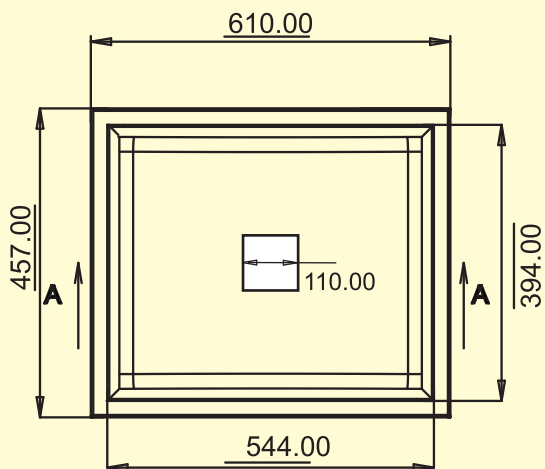

MRP:

GRANITE: ₹ 4600/-
METALLIC:

DIMENSIONS

TOP VIEW

SIZE: 24"x18"
WEIGHT: 12 kg.(Aprx.)

MRP:

GRANITE: ₹ 4800/-
METALLIC:

DIMENSIONS

TOP VIEW

SIZE: 18" x 36"
WEIGHT: 18.50kg. (Apx.)

MRP:

GRANITE: ₹ 10250/-
METALLIC:

DIMENSIONS

TOP VIEW

SIZE: 18" x 37"
WEIGHT: 22.00kg.(Aprx.)

MRP:

GRANITE: ₹ 13750/-
METALLIC:

DIMENSIONS

SIZE: 18" x 37"
WEIGHT: 22.00kg. (Aprx.)

MRP:

GRANITE: ₹ 13750/-
METALLIC:

DIMENSIONS

SIZE: 20" x 45"
WEIGHT: 30.00 kg. (Aprx.)

MRP:

GRANITE: ₹ 15250/-
METALLIC:

TOP VIEW

SIZE: 20"X30"
WEIGHT: 16 kg.(Aprx.)

MRP:

GRANITE: ₹ 10250/-
METALLIC:

DIMENSIONS

TOP VIEW

SIZE: 31"X19"
WEIGHT: 14 kg.(Aprx.)