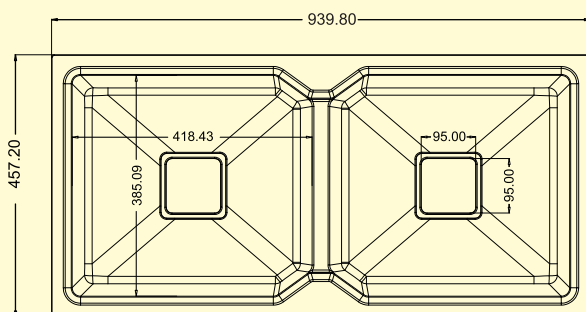

MRP:

GRANITE: ₹ 4600/-
METALLIC:

DIMENSIONS

TOP VIEW

SIZE: 24"x18"
WEIGHT: 12 kg.(Aprx.)

MRP:

GRANITE: ₹ 4800/-
METALLIC:

DIMENSIONS

TOP VIEW

SIZE: 18" x 36"
WEIGHT: 18.50kg. (Apx.)

MRP:

GRANITE: ₹ 10250/-
METALLIC:

DIMENSIONS

TOP VIEW

SIZE: 18" x 37"
WEIGHT: 22.00kg.(Aprx.)

MRP:

GRANITE: ₹ 13750/-
METALLIC:

DIMENSIONS

SIZE: 18" x 37"
WEIGHT: 22.00kg. (Aprx.)

MRP:

GRANITE: ₹ 13750/-
METALLIC:

DIMENSIONS

SIZE: 20" x 45"
WEIGHT: 30.00 kg. (Aprx.)

MRP:

GRANITE: ₹ 15250/-
METALLIC:

TOP VIEW

SIZE: 20"X30"
WEIGHT: 16 kg.(Aprx.)

MRP:

GRANITE: ₹ 10250/-
METALLIC:

DIMENSIONS

TOP VIEW

SIZE: 31"X19"
WEIGHT: 14 kg.(Aprx.)